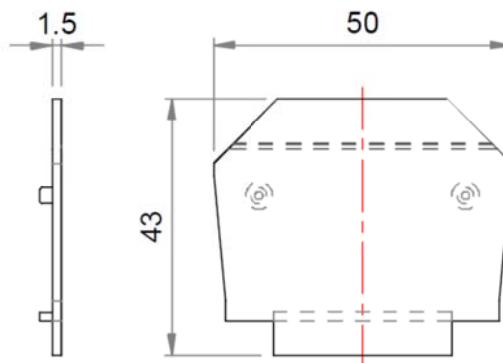

END PLATE

Article: **43011**

End plate for EURO 6 and EURO 10 FeedThrough Terminal Blocks

GENERAL DATA

Series	END PLATE
Item	43011
Weight/Piece	- g
Customs tariff	8536901
Page/Catalog	128 / 01
Colour	Gray
Q.ty p.pck.	100
Q.ty p. box	-

TECHNICAL DATA / DIMENSIONS

Dimensions

Width mm	1.5
Length mm	50
Height mm	43

Technical data

Insulating material	PA
---------------------	----

TECHNICAL DRAWINGS

ACCESSORIES

Additional items